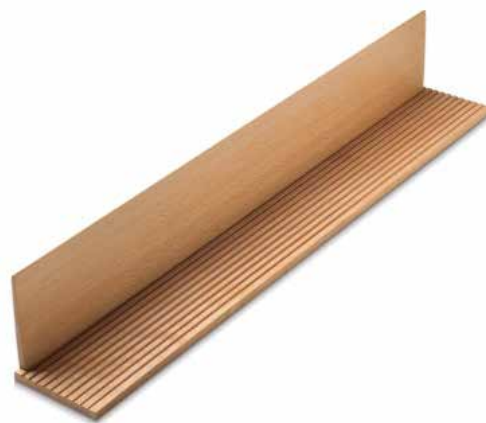

Lid Holder

Finish available in Beechwood in 2 stains – Natural and Walnut Also available in White Corian.